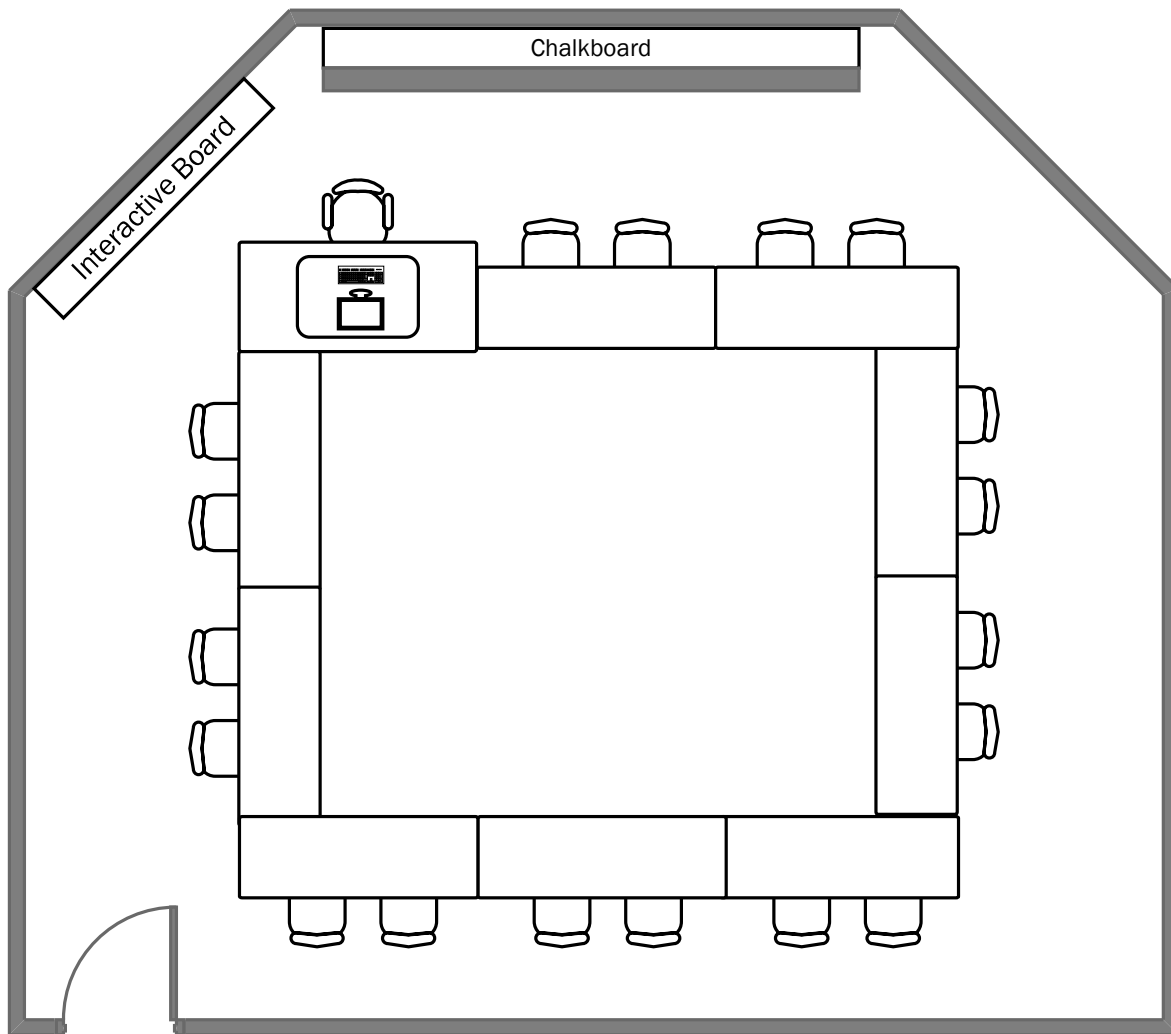

# Ridgley Hall 107

Total Student Seating: 18