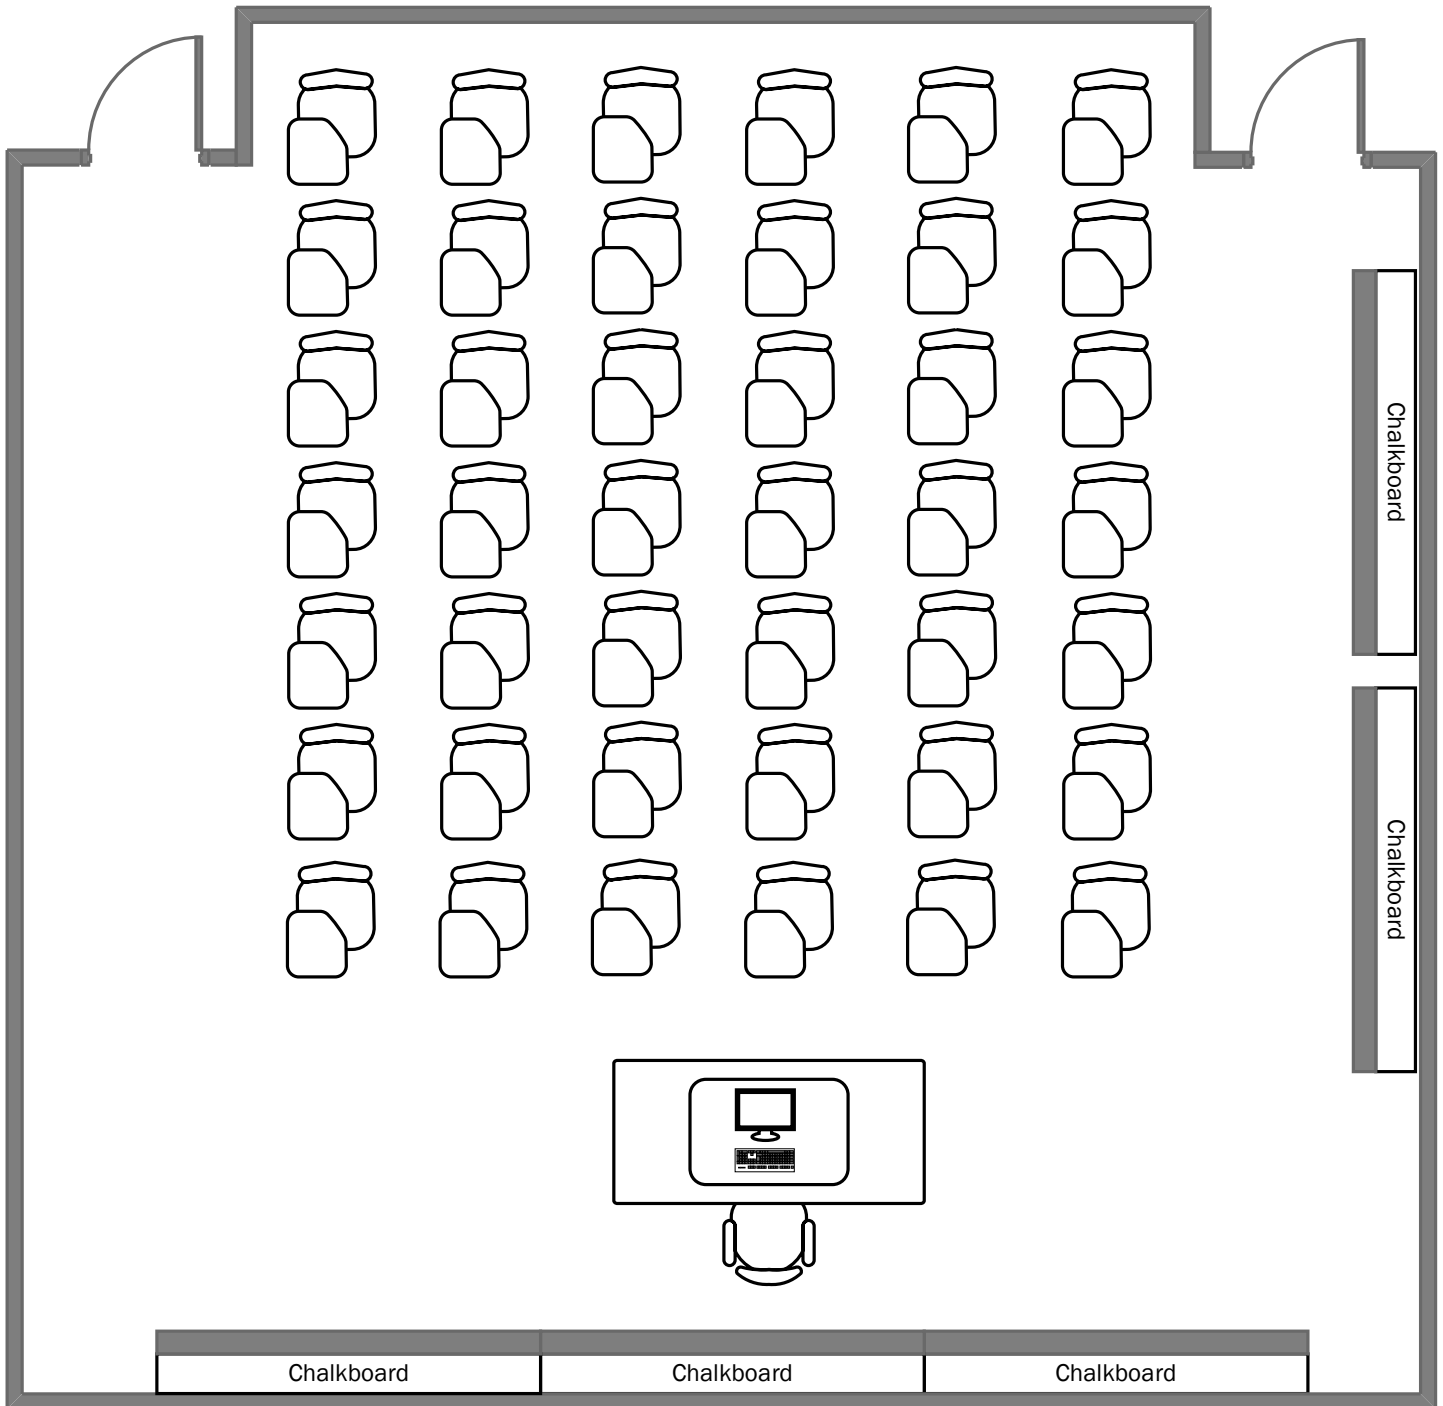

# Whitaker Hall 216

Total Student Seating: 36